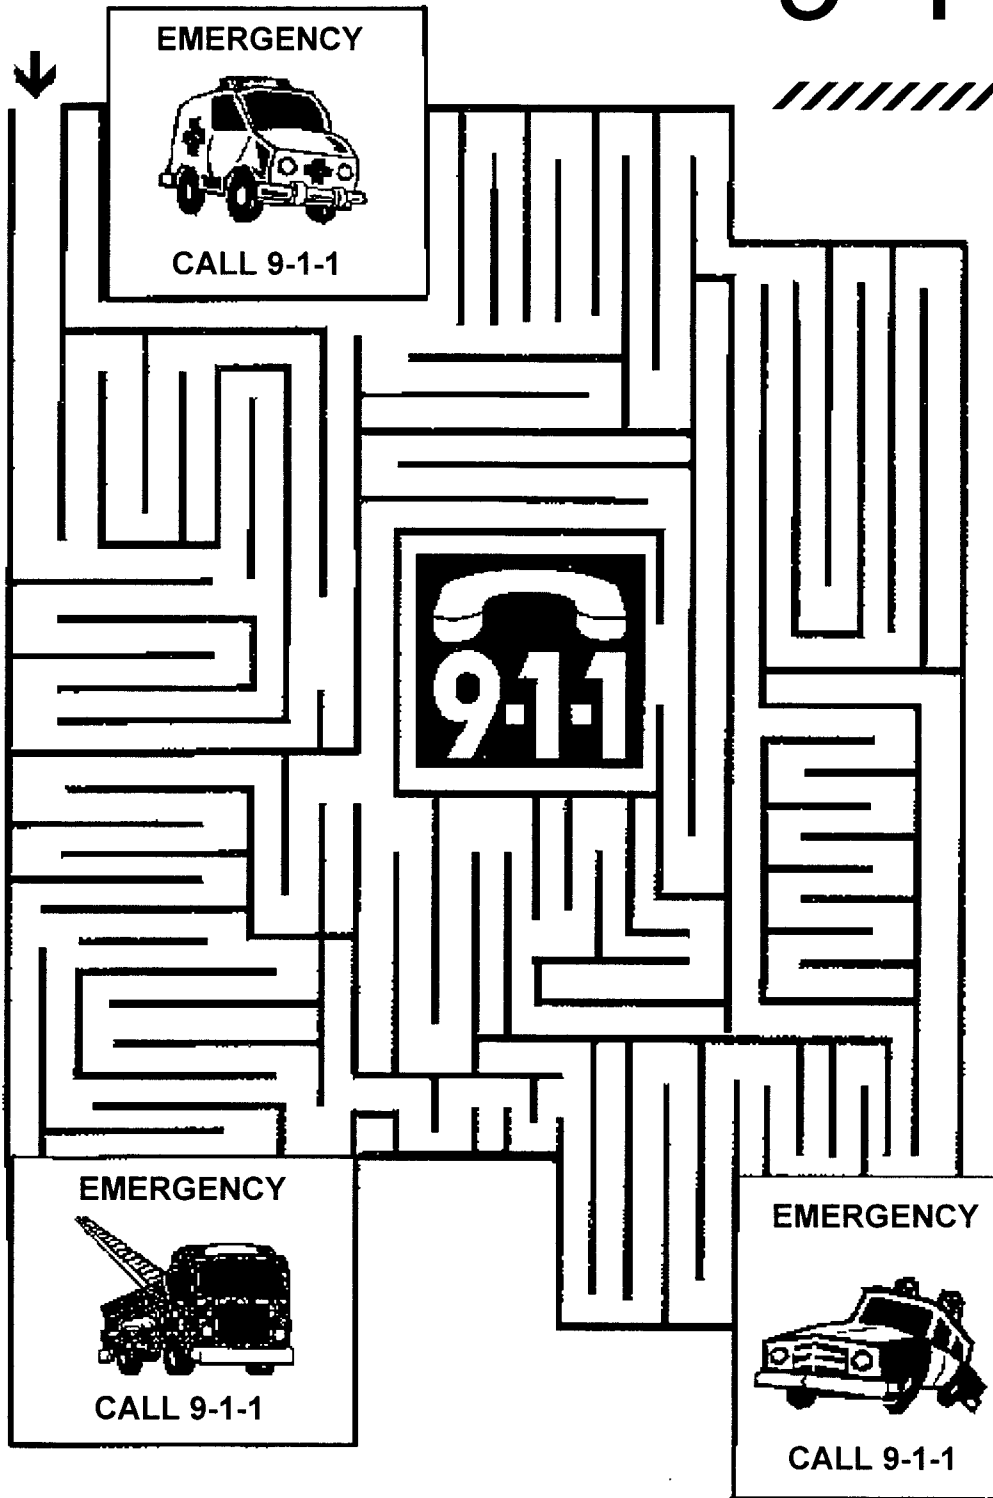

For Police, Fire and Ambulance,  
Call 9-1-1 and Help Will Come.

South Dakota  
**9-1-1**

Provided by the South Dakota Division of Emergency Management  
500 E Capitol, Pierre SD 57501 - (605) 773-3231